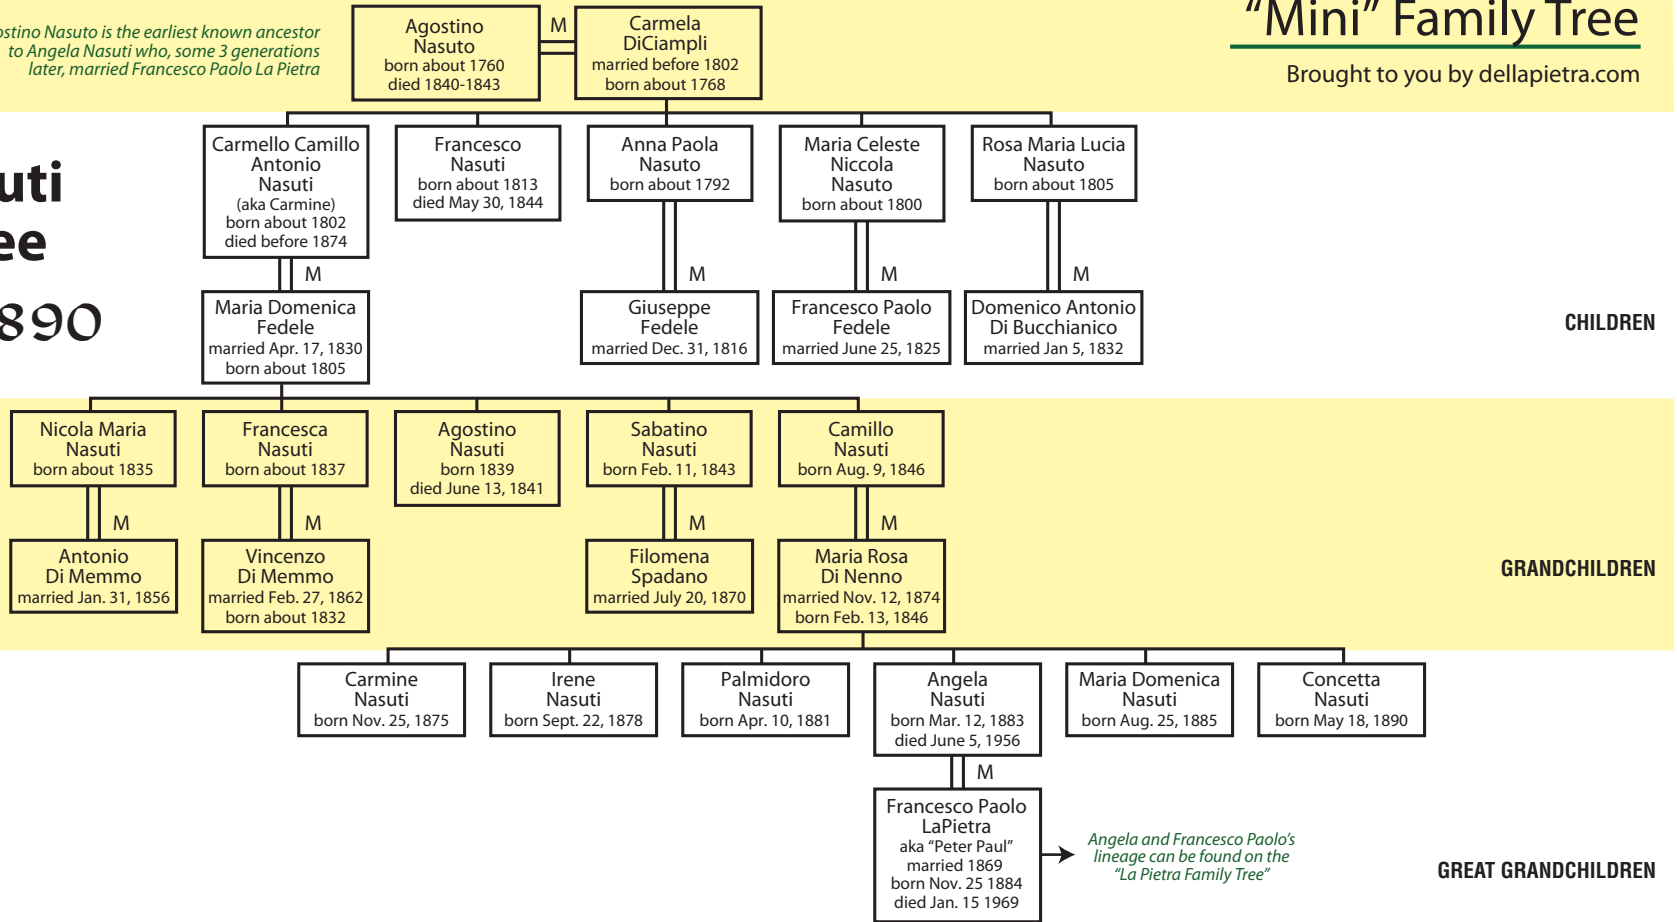

"Mini" Family Tree

Brought to you by dellapietra.com

Agostino Nasuto is the earliest known ancestor to Angela Nasuti who, some 3 generations later, married Francesco Paolo La Pietra

Early Nasuti Family Tree

1760 - 1890

CHILDREN

GRANDCHILDREN

GREAT GRANDCHILDREN